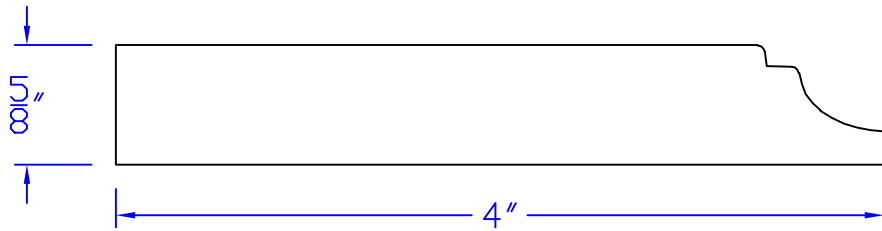

Creative Woodworking N.W., Inc.

1036 S.E. Taylor * Portland, Oregon 97214
Phone:(503) 230-9265 * Fax:(503) 232-9082
www.Creativewoodworkingnw.com

BASE172
5/8" x 4"