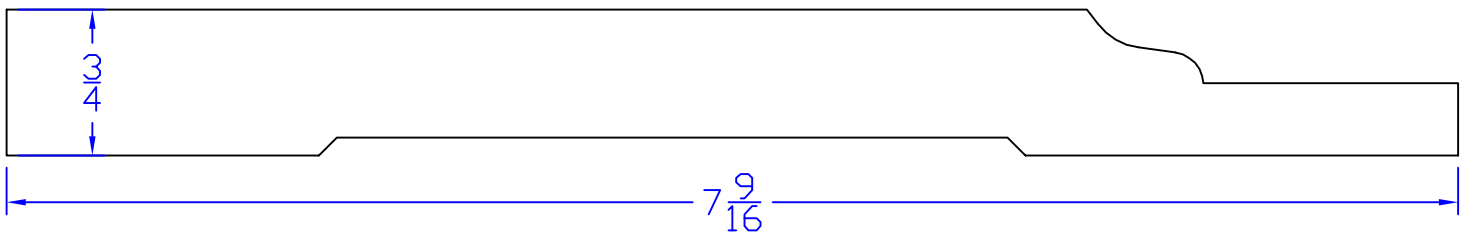

Creative Woodworking N.W., Inc.

1036 S.E. Taylor * Portland, Oregon 97214
Phone:(503) 230-9265 * Fax:(503) 232-9082
www.Creativewoodworkingnw.com

BASE 180
3/4" x 7-9/16"