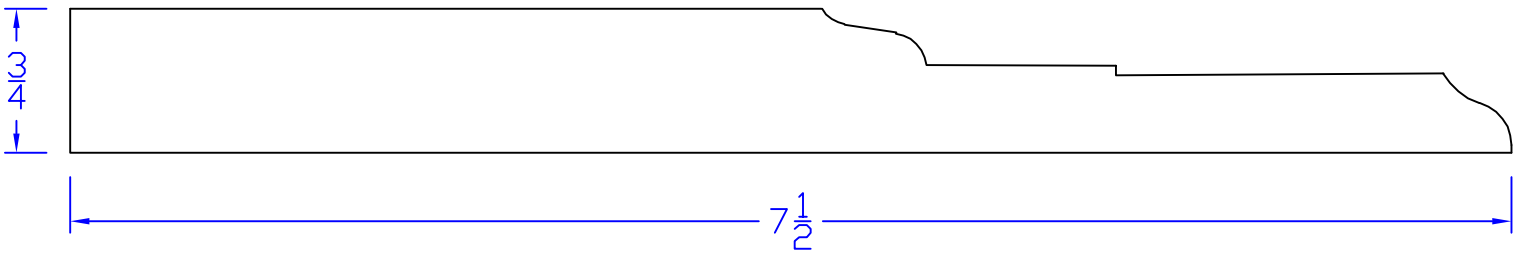

Creative Woodworking N.W., Inc.

1036 S.E. Taylor * Portland, Oregon 97214
Phone:(503) 230-9265 * Fax:(503) 232-9082
www.Creativewoodworkingnw.com

BASE181
3/4" x 7-1/2"