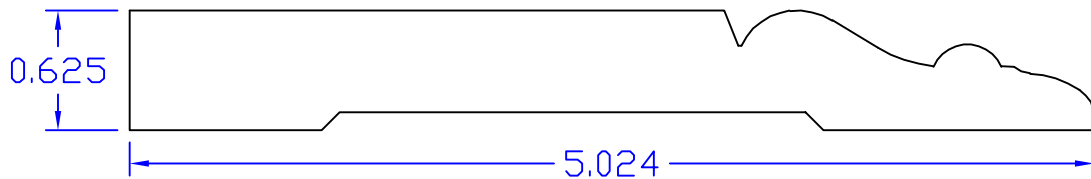

# Creative Woodworking N.W., Inc.

1036 S.E. Taylor \* Portland, Oregon 97214  
Phone:(503) 230-9265 \* Fax:(503) 232-9082  
www.Creativewoodworkingnw.com

BASE183  
 $5/8'' \times 5-1/32''$