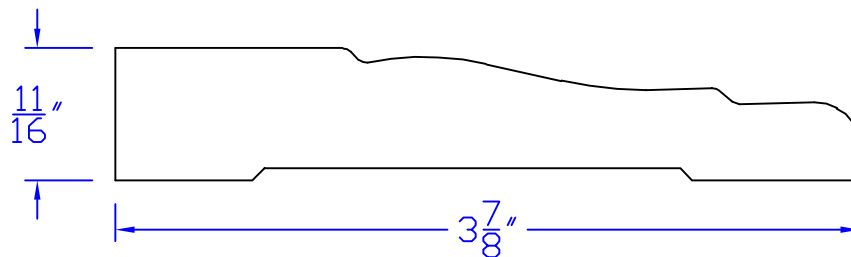

Creative Woodworking N.W., Inc.

1036 S.E. Taylor * Portland, Oregon 97214
Phone:(503) 230-9265 * Fax:(503) 232-9082
www.Creativewoodworkingnw.com

BASE185

$11/16$ " X $3-7/8$ "