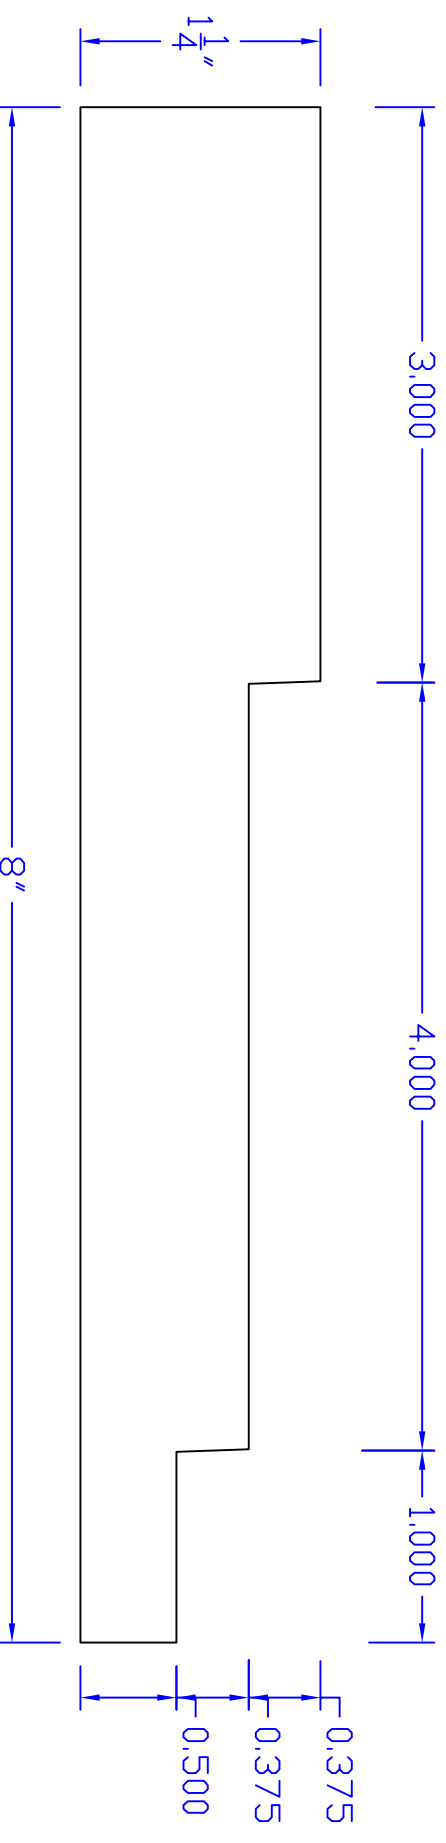

Creative Woodworking N.W., Inc.

1036 S.E. Taylor * Portland, Oregon 97214
Phone:(503) 230-9265 * Fax:(503) 232-9082
www.Creativewoodworkingnw.com

BASE186
1 - 1/4" X 8"