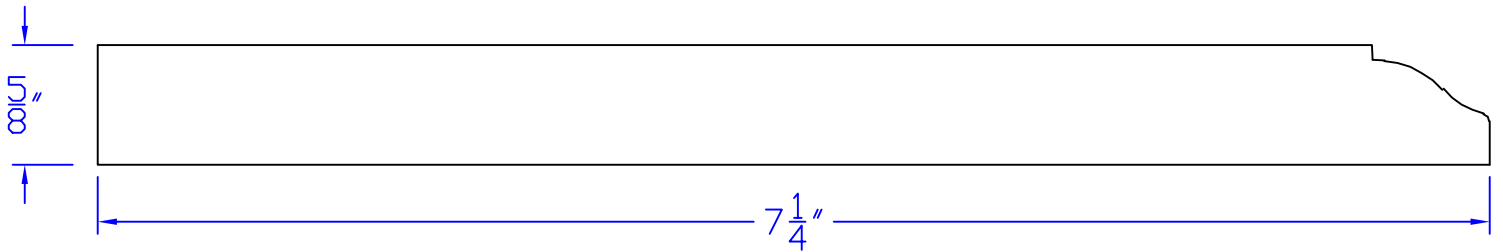

Creative Woodworking N.W., Inc.

1036 S.E. Taylor * Portland, Oregon 97214
Phone:(503) 230-9265 * Fax:(503) 232-9082
www.Creativewoodworkingnw.com

BASE 190

$5/8'' \times 7-1/4''$