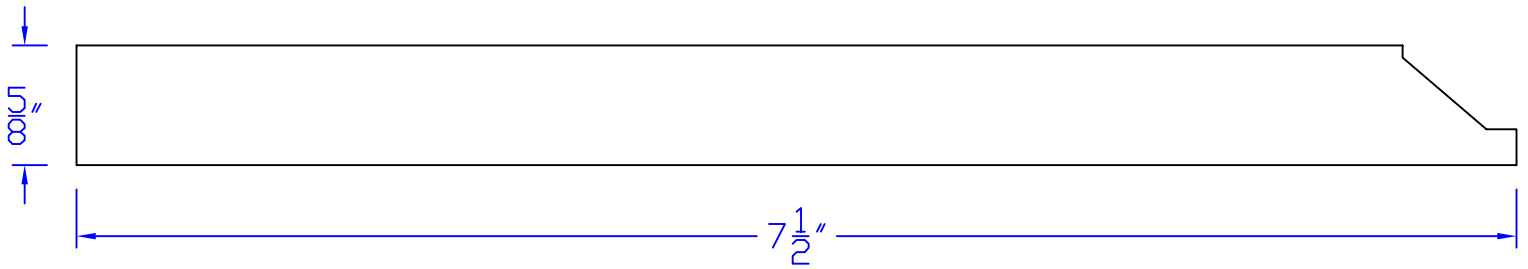

# Creative Woodworking N.W., Inc.

1036 S.E. Taylor \* Portland, Oregon 97214  
Phone:(503) 230-9265 \* Fax:(503) 232-9082  
www.Creativewoodworkingnw.com

BASE192  
5/8" x 7-1/2"