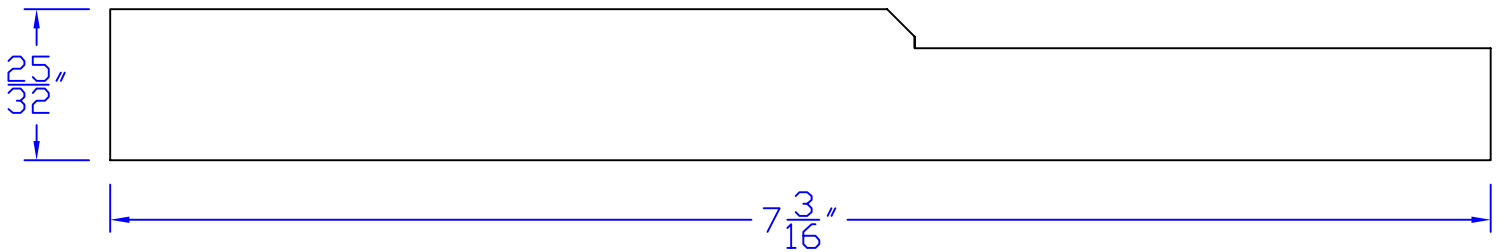

Creative Woodworking N.W., Inc.

1036 S.E. Taylor * Portland, Oregon 97214
Phone:(503) 230-9265 * Fax:(503) 232-9082
www.Creativewoodworkingnw.com

BASE 194
 $\frac{25}{32}" \times 7\frac{3}{16}"$