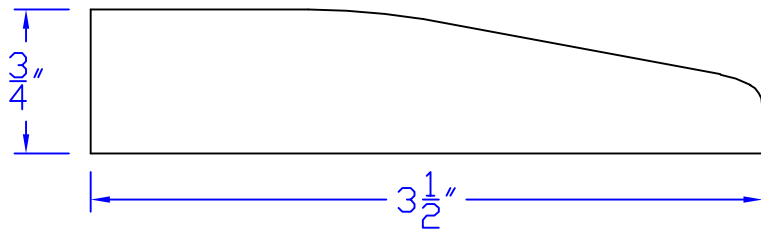

Creative Woodworking N.W., Inc.

1036 S.E. Taylor * Portland, Oregon 97214
Phone:(503) 230-9265 * Fax:(503) 232-9082
www.Creativewoodworkingnw.com

BASE195

$3/4"$ x $3-1/2"$