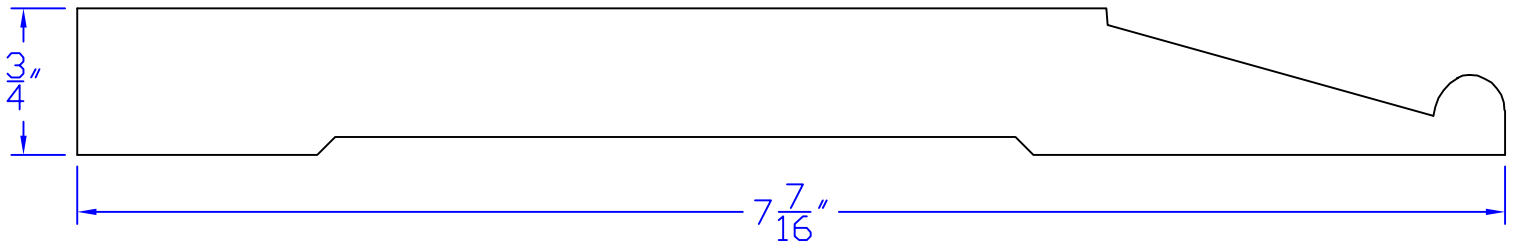

Creative Woodworking N.W., Inc.

1036 S.E. Taylor * Portland, Oregon 97214
Phone:(503) 230-9265 * Fax:(503) 232-9082
www.Creativewoodworkingnw.com

BASE 196
3/4" x 7-7/16"
SHAPER ONLY