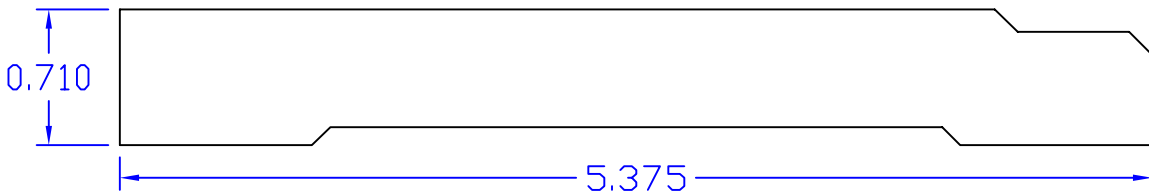

Creative Woodworking N.W., Inc.

1036 S.E. Taylor * Portland, Oregon 97214
Phone:(503) 230-9265 * Fax:(503) 232-9082
www.Creativewoodworkingnw.com

BASE197
 $23/32'' \times 5-3/8''$