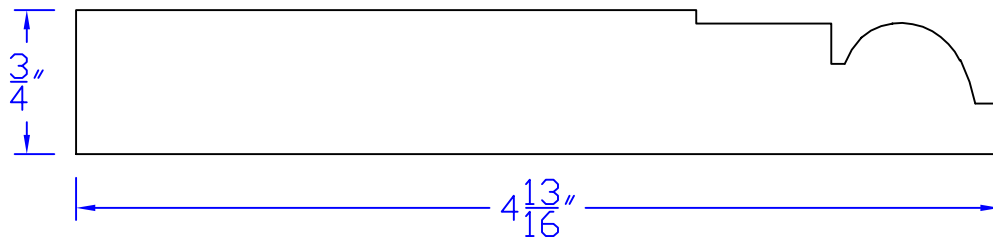

# Creative Woodworking N.W., Inc.

1036 S.E. Taylor \* Portland, Oregon 97214  
Phone:(503) 230-9265 \* Fax:(503) 232-9082  
www.Creativewoodworkingnw.com

BASE203  
3/4" x 4-13/16"