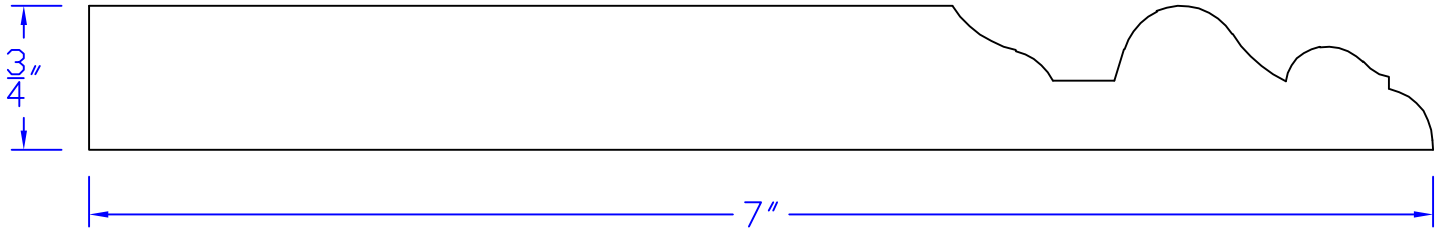

# Creative Woodworking N.W., Inc.

1036 S.E. Taylor \* Portland, Oregon 97214  
Phone:(503) 230-9265 \* Fax:(503) 232-9082  
[www.Creativewoodworkingnw.com](http://www.Creativewoodworkingnw.com)

BASE210  
3/4" x 7"