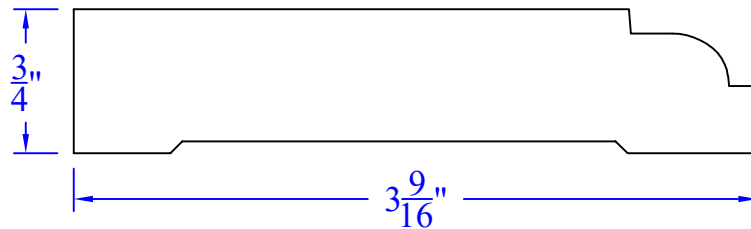

Creative Woodworking N.W., Inc.

1036 S.E. Taylor * Portland, Oregon 97214

Phone:(503) 230-9265 * Fax:(503) 232-9082

www.Creativewoodworkingnw.com

BASE211

3/4" x 3-9/16"

PAIR WITH CHRL135