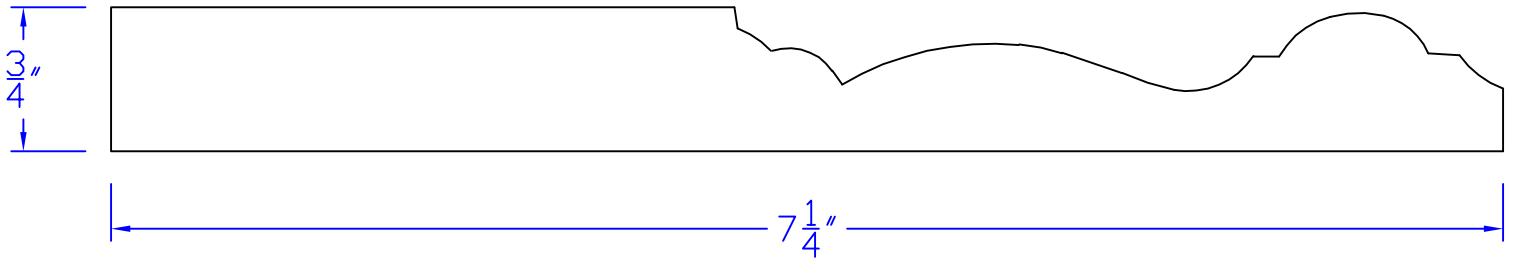

Creative Woodworking N.W., Inc.

1036 S.E. Taylor * Portland, Oregon 97214
Phone:(503) 230-9265 * Fax:(503) 232-9082
www.Creativewoodworkingnw.com

BASE217
3/4" x 7-1/4"