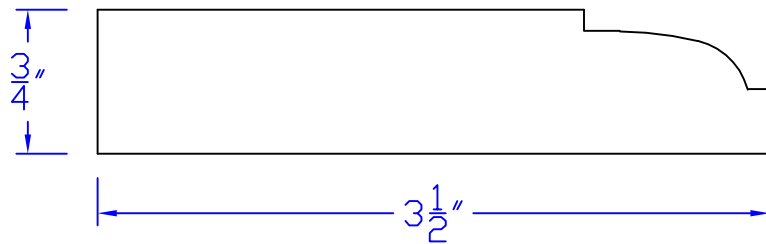

Creative Woodworking N.W., Inc.

1036 S.E. Taylor * Portland, Oregon 97214
Phone:(503) 230-9265 * Fax:(503) 232-9082
www.Creativewoodworkingnw.com

BASE 219
3/4" x 3-1/2"