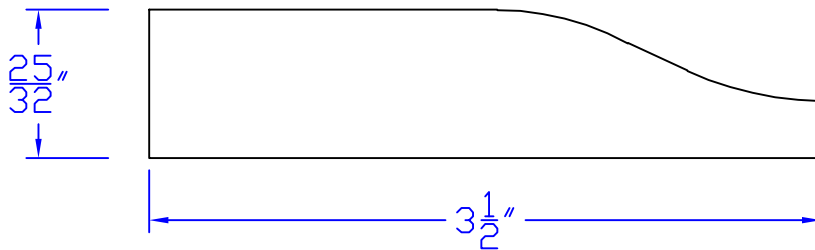

# Creative Woodworking N.W., Inc.

1036 S.E. Taylor \* Portland, Oregon 97214  
Phone:(503) 230-9265 \* Fax:(503) 232-9082  
www.Creativewoodworkingnw.com

BASE224  
 $25/32$ " x  $3-1/2$ "