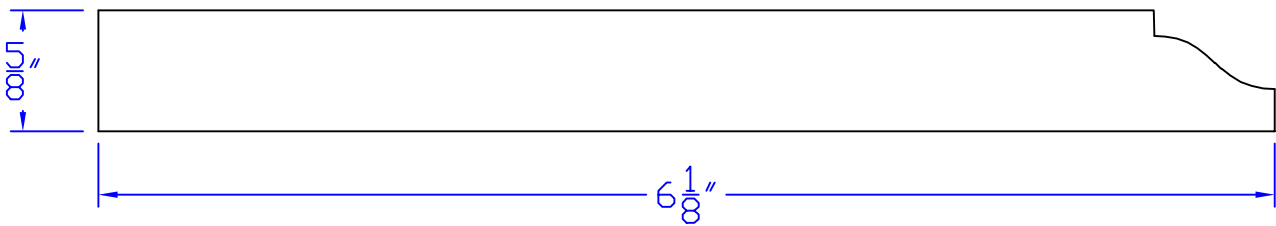

Creative Woodworking N.W., Inc.

1036 S.E. Taylor * Portland, Oregon 97214
Phone:(503) 230-9265 * Fax:(503) 232-9082
www.Creativewoodworkingnw.com

BASE227
5/8" x 6-1/8"
HAS TO GO THROUGH SANDER