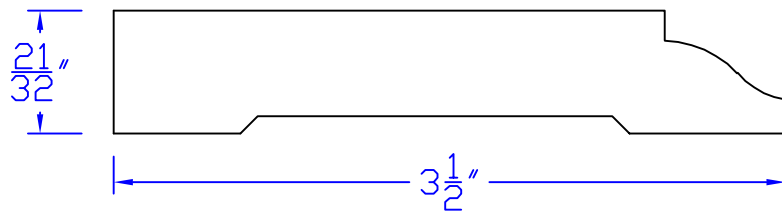

Creative Woodworking N.W., Inc.

1036 S.E. Taylor * Portland, Oregon 97214
Phone:(503) 230-9265 * Fax:(503) 232-9082
www.Creativewoodworkingnw.com

BASE228
 $21/32$ " x $3-1/2$ "