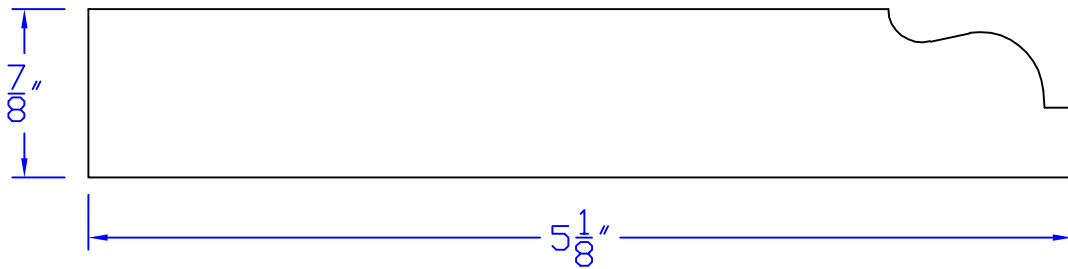

# Creative Woodworking N.W., Inc.

1036 S.E. Taylor \* Portland, Oregon 97214  
Phone:(503) 230-9265 \* Fax:(503) 232-9082  
[www.Creativewoodworkingnw.com](http://www.Creativewoodworkingnw.com)

BASE229  
 $7/8'' \times 5-1/8''$