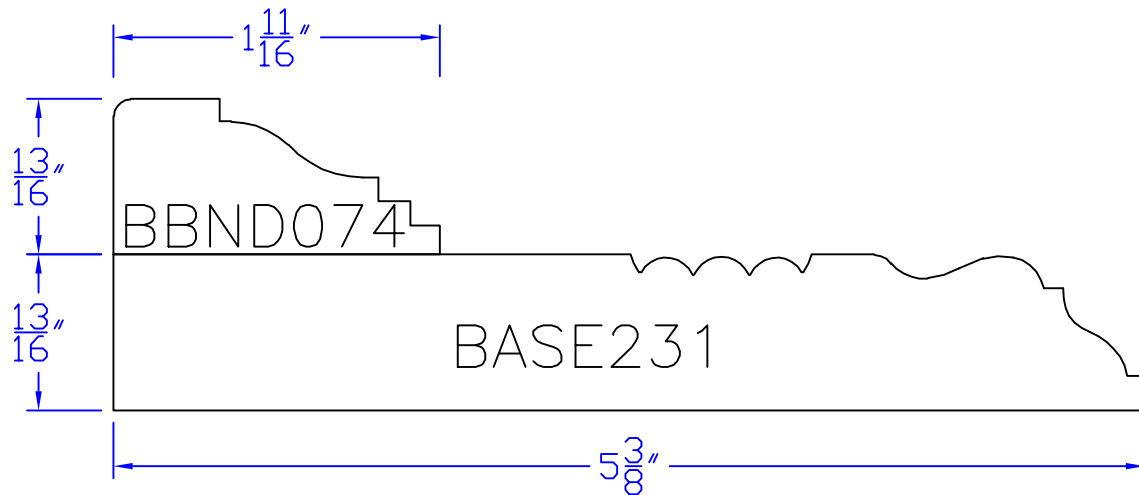

# Creative Woodworking N.W., Inc.

1036 S.E. Taylor \* Portland, Oregon 97214  
Phone:(503) 230-9265 \* Fax:(503) 232-9082  
www.Creativewoodworkingnw.com

BASE231  
 $1\frac{3}{16}$ " x  $5\frac{3}{8}$ "