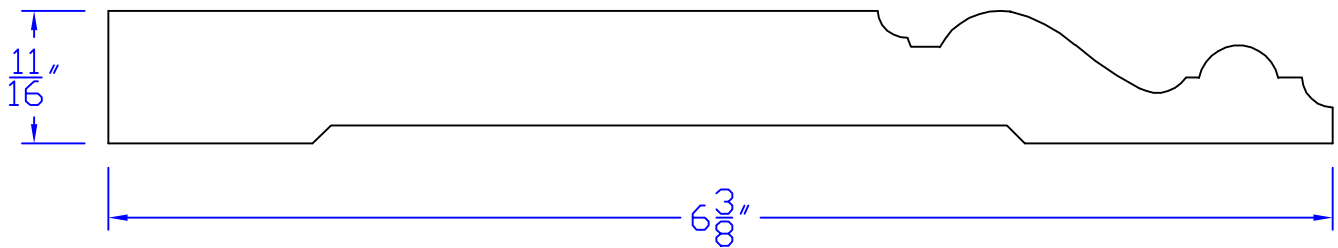

# Creative Woodworking N.W., Inc.

1036 S.E. Taylor \* Portland, Oregon 97214  
Phone:(503) 230-9265 \* Fax:(503) 232-9082  
www.Creativewoodworkingnw.com

BASE233  
11/16" x 6-3/8"