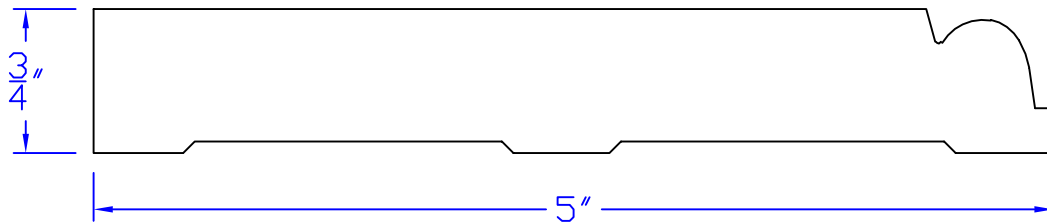

Creative Woodworking N.W., Inc.

1036 S.E. Taylor * Portland, Oregon 97214
Phone:(503) 230-9265 * Fax:(503) 232-9082
www.Creativewoodworkingnw.com

BASE235
3/4" x 5"