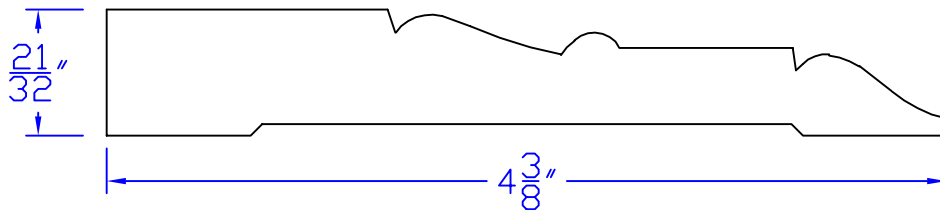

Creative Woodworking N.W., Inc.

1036 S.E. Taylor * Portland, Oregon 97214
Phone:(503) 230-9265 * Fax:(503) 232-9082
www.Creativewoodworkingnw.com

BASE237
21/32" x 4-3/8"