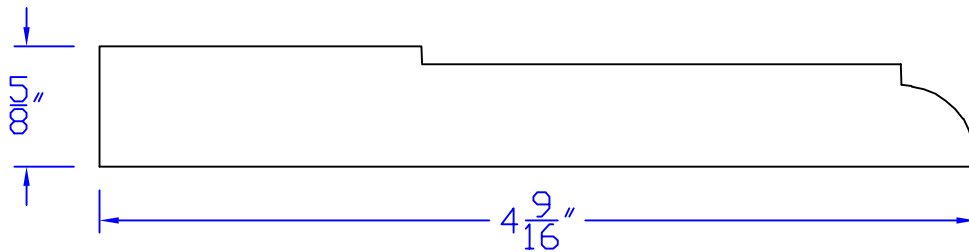

Creative Woodworking N.W., Inc.

1036 S.E. Taylor * Portland, Oregon 97214
Phone:(503) 230-9265 * Fax:(503) 232-9082
www.Creativewoodworkingnw.com

BASE238
 $5/8'' \times 4-9/16''$