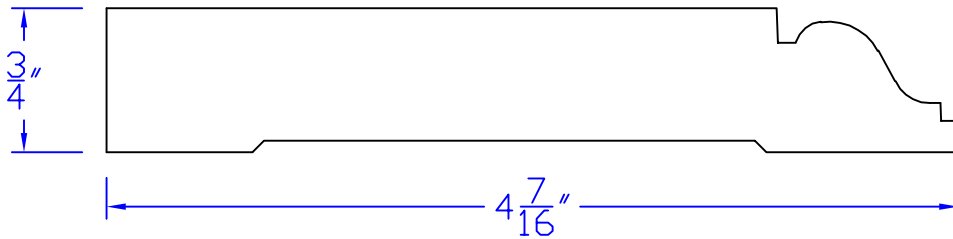

# Creative Woodworking N.W., Inc.

1036 S.E. Taylor \* Portland, Oregon 97214  
Phone:(503) 230-9265 \* Fax:(503) 232-9082  
www.Creativewoodworkingnw.com

BASE239  
3/4" x 4-7/16"