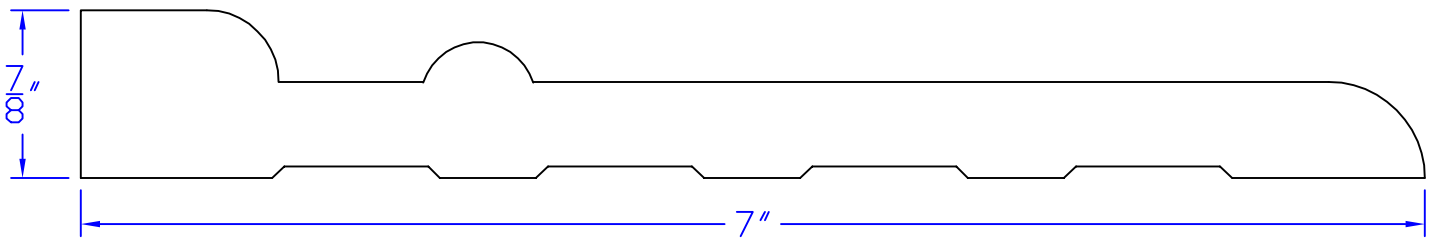

Creative Woodworking N.W., Inc.

1036 S.E. Taylor * Portland, Oregon 97214
Phone:(503) 230-9265 * Fax:(503) 232-9082
www.Creativewoodworkingnw.com

BASE241
7/8" x 7"