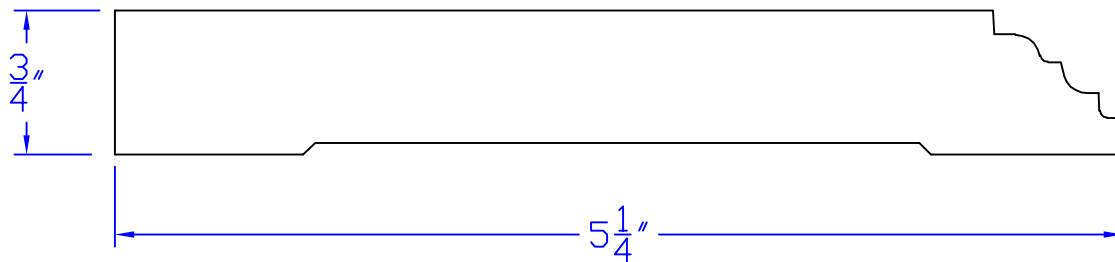

Creative Woodworking N.W., Inc.

1036 S.E. Taylor * Portland, Oregon 97214
Phone:(503) 230-9265 * Fax:(503) 232-9082
www.Creativewoodworkingnw.com

BASE242
3/4" x 5-1/4"