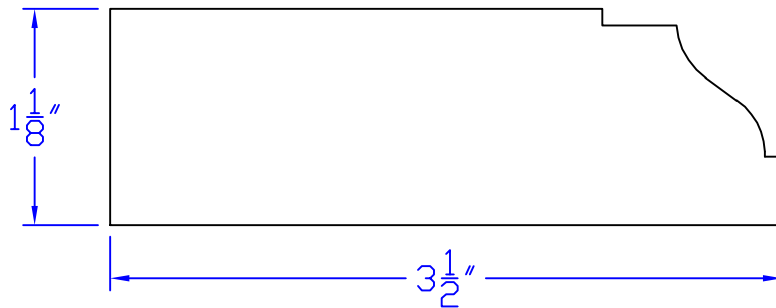

# Creative Woodworking N.W., Inc.

1036 S.E. Taylor \* Portland, Oregon 97214  
Phone:(503) 230-9265 \* Fax:(503) 232-9082  
www.Creativewoodworkingnw.com

BASE246

1-1/8" x 3-1/2"