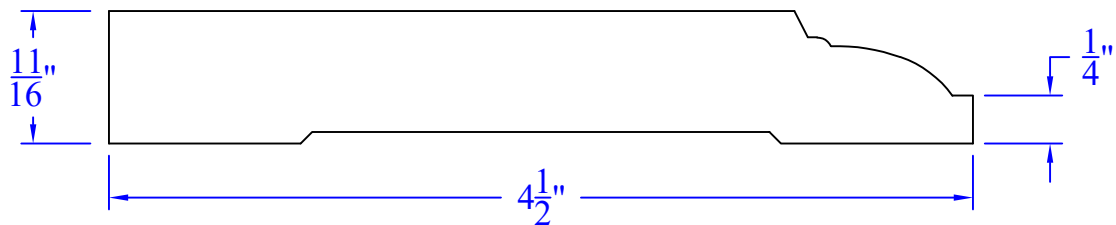

# Creative Woodworking N.W., Inc.

1036 S.E. Taylor \* Portland, Oregon 97214

Phone:(503) 230-9265 \* Fax:(503) 232-9082

www.Creativewoodworkingnw.com

**BASE250**

**11/16" x 4-1/2"**