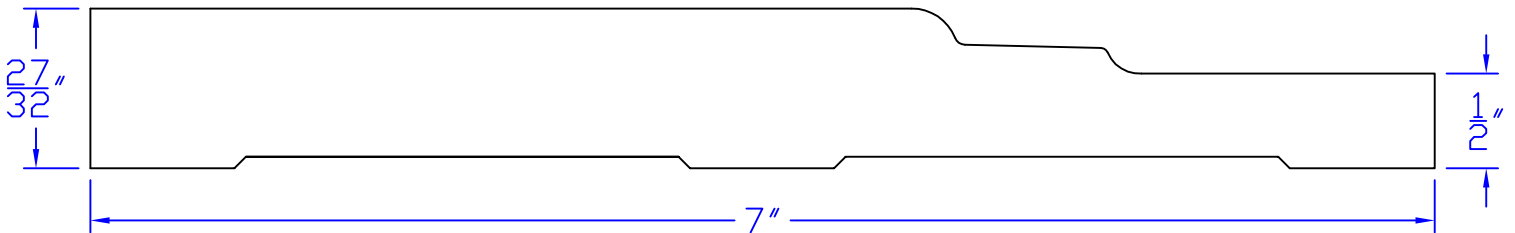

Creative Woodworking N.W., Inc.

1036 S.E. Taylor * Portland, Oregon 97214

Phone:(503) 230-9265 * Fax:(503) 232-9082

www.Creativewoodworkingnw.com

BASE252
27/32" x 7"