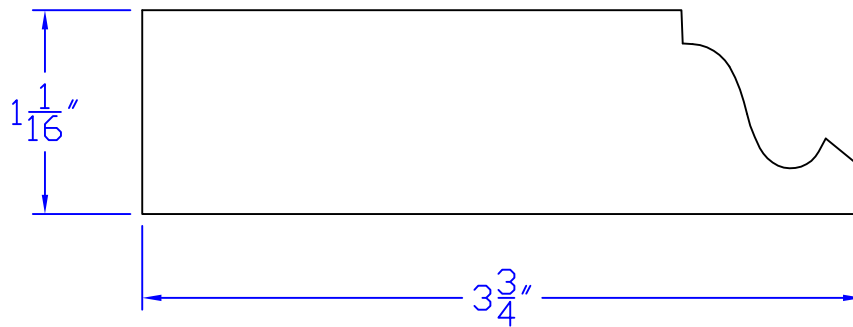

# Creative Woodworking N.W., Inc.

1036 S.E. Taylor \* Portland, Oregon 97214

Phone:(503) 230-9265 \* Fax:(503) 232-9082

www.Creativewoodworkingnw.com

BASE256

$1 - 1/16" \times 3 - 3/4"$