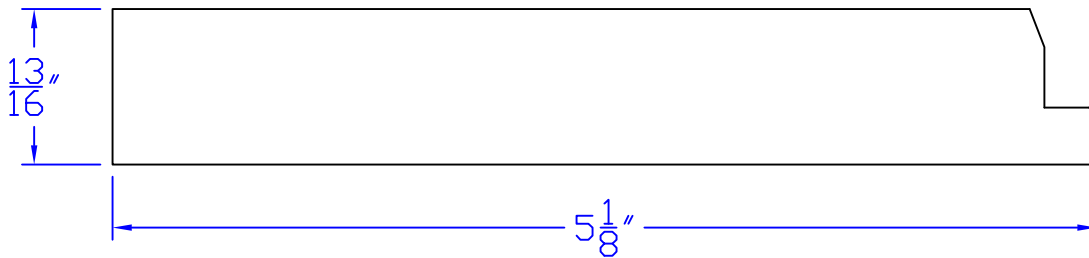

Creative Woodworking N.W., Inc.

1036 S.E. Taylor * Portland, Oregon 97214

Phone:(503) 230-9265 * Fax:(503) 232-9082

www.Creativewoodworkingnw.com

BASE257
 $13/16$ " x $5-1/8$ "