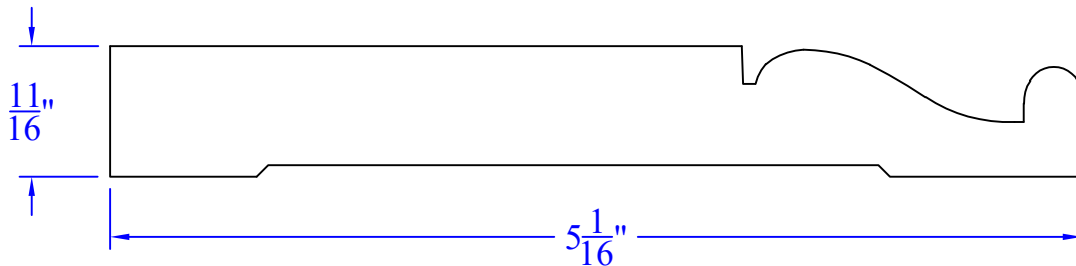

# Creative Woodworking N.W., Inc.

1036 S.E. Taylor \* Portland, Oregon 97214  
Phone:(503) 230-9265 \* Fax:(503) 232-9082  
www.Creativewoodworkingnw.com

**BASE260**  
 **$11/16"$  x  $5-1/16"$**