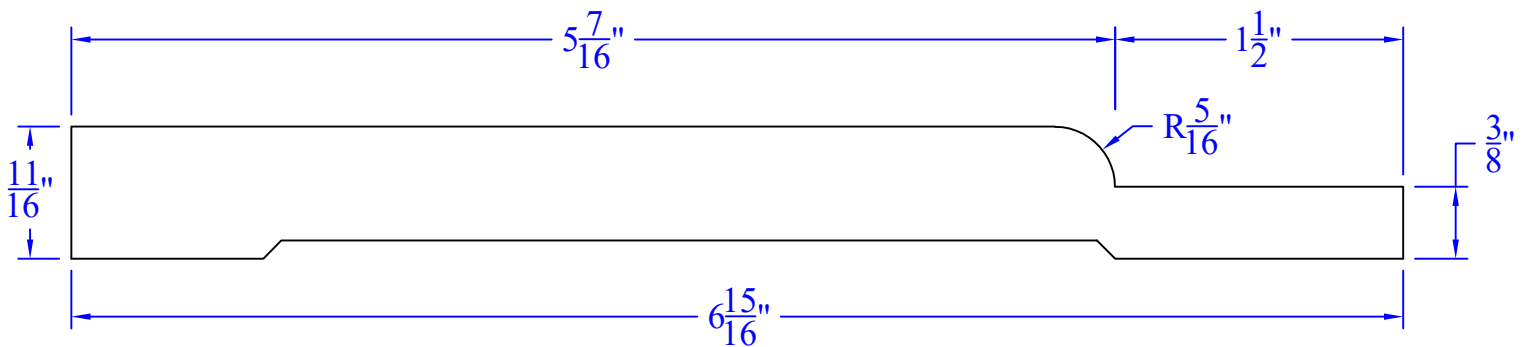

Creative Woodworking N.W., Inc.

1036 S.E. Taylor * Portland, Oregon 97214
Phone:(503) 230-9265 * Fax:(503) 232-9082
www.Creativewoodworkingnw.com

BASE262
 $11/16$ " x $6-15/16$ "