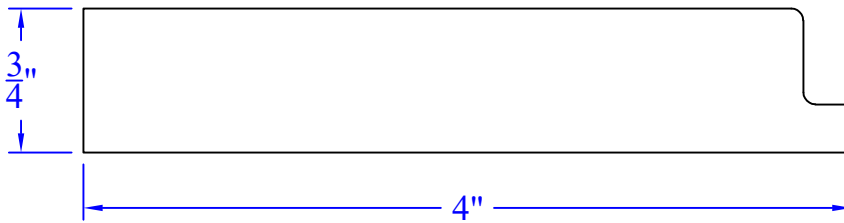

Creative Woodworking N.W., Inc.

1036 S.E. Taylor * Portland, Oregon 97214
Phone:(503) 230-9265 * Fax:(503) 232-9082
www.Creativewoodworkingnw.com

BASE263
3/4" x 4"