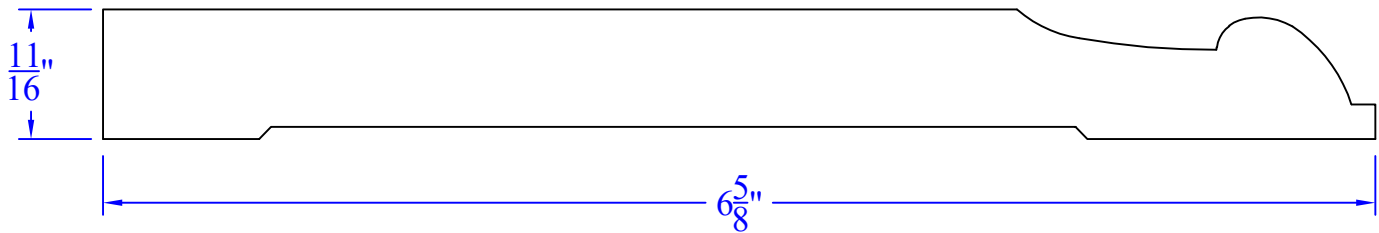

Creative Woodworking N.W., Inc.

1036 S.E. Taylor * Portland, Oregon 97214
Phone:(503) 230-9265 * Fax:(503) 232-9082
www.Creativewoodworkingnw.com

BASE264
 $11/16"$ x $6-5/8"$