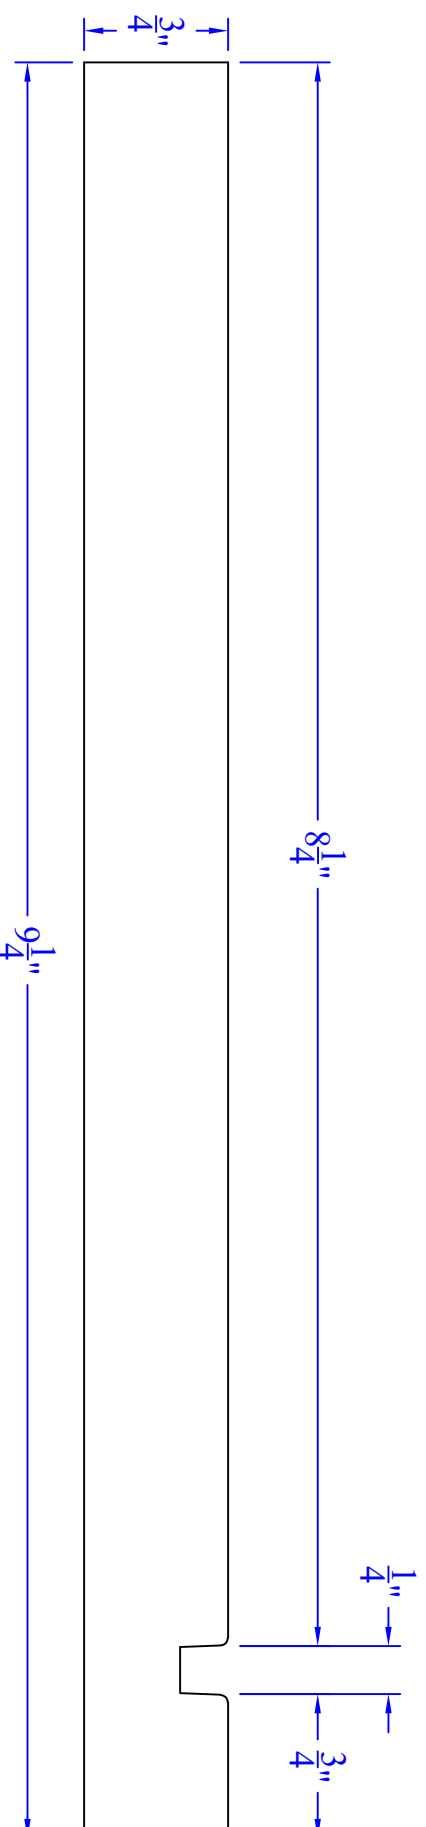

Creative Woodworking N.W., Inc.

1036 S.E. Taylor * Portland, Oregon 97214

Phone:(503) 230-9265 * Fax:(503) 232-9082

www.Creativewoodworkingnw.com

BASE266

$3/4$ " X $9-1/4$ "