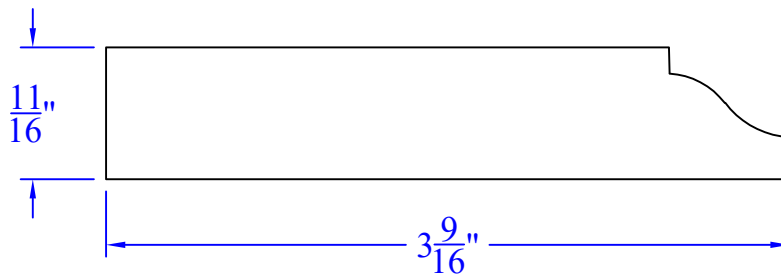

Creative Woodworking N.W., Inc.

1036 S.E. Taylor * Portland, Oregon 97214
Phone:(503) 230-9265 * Fax:(503) 232-9082
www.Creativewoodworkingnw.com

BASE267
 $11/16"$ x $3-9/16"$