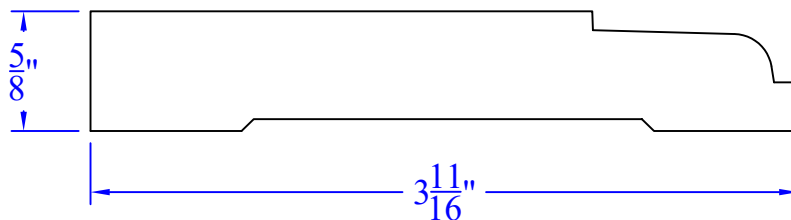

Creative Woodworking N.W., Inc.

1036 S.E. Taylor * Portland, Oregon 97214
Phone:(503) 230-9265 * Fax:(503) 232-9082
www.Creativewoodworkingnw.com

BASE268
5/8" x 3-11/16"