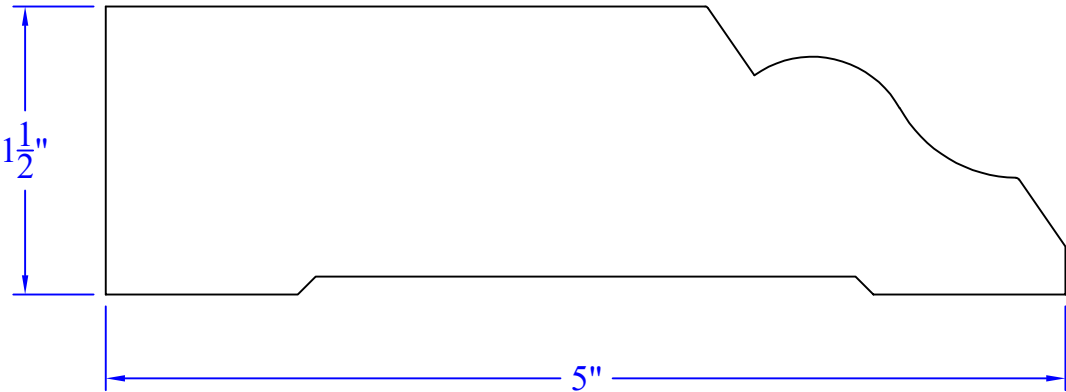

Creative Woodworking N.W., Inc.

1036 S.E. Taylor * Portland, Oregon 97214
Phone:(503) 230-9265 * Fax:(503) 232-9082
www.Creativewoodworkingnw.com

BASE269
1-1/2" x 5"