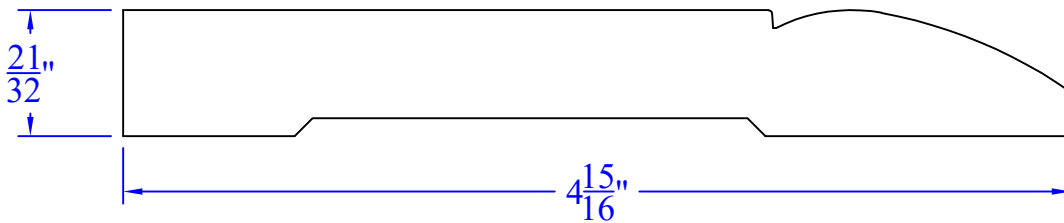

# Creative Woodworking N.W., Inc.

1036 S.E. Taylor \* Portland, Oregon 97214  
Phone:(503) 230-9265 \* Fax:(503) 232-9082  
www.Creativewoodworkingnw.com

**BASE270**  
 **$\frac{21}{32}$ " x  $4\frac{15}{16}$ "**