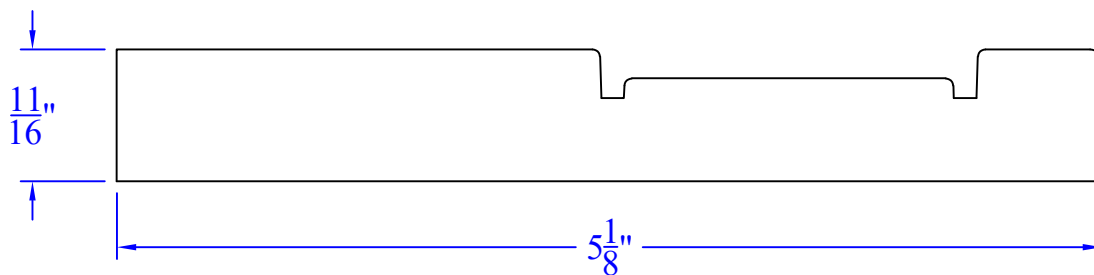

# Creative Woodworking N.W., Inc.

1036 S.E. Taylor \* Portland, Oregon 97214  
Phone:(503) 230-9265 \* Fax:(503) 232-9082  
www.Creativewoodworkingnw.com

**BASE272**  
 **$11/16"$  x  $5-1/8"$**