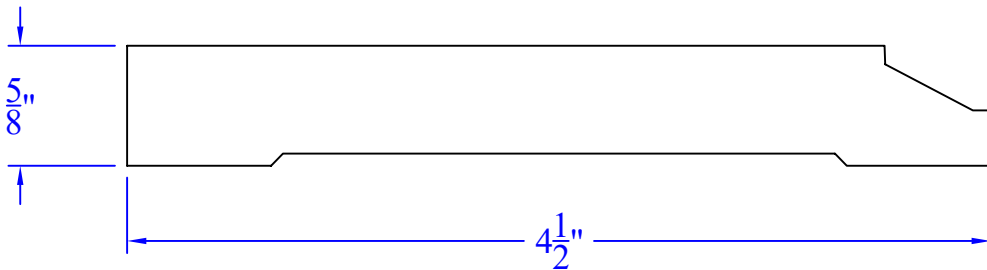

# Creative Woodworking N.W., Inc.

1036 S.E. Taylor \* Portland, Oregon 97214  
Phone:(503) 230-9265 \* Fax:(503) 232-9082  
www.Creativewoodworkingnw.com

BASE273  
5/8" x 4-1/2"  
MATCHES CASG948