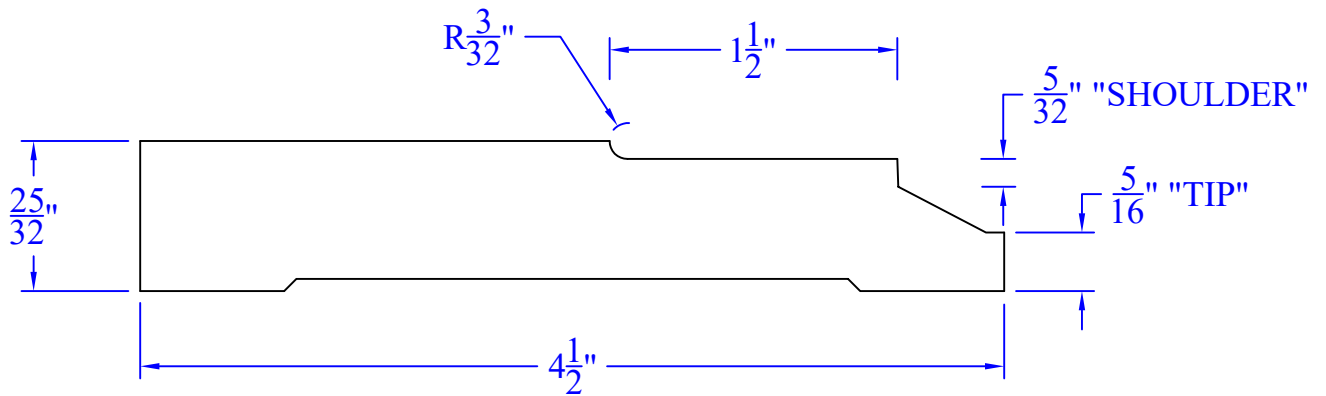

Creative Woodworking N.W., Inc.

1036 S.E. Taylor * Portland, Oregon 97214
Phone:(503) 230-9265 * Fax:(503) 232-9082
www.Creativewoodworkingnw.com

BASE276
25/32" x 4-1/2"
SIMILAR TO BASE273
PAIR WITH CASG948