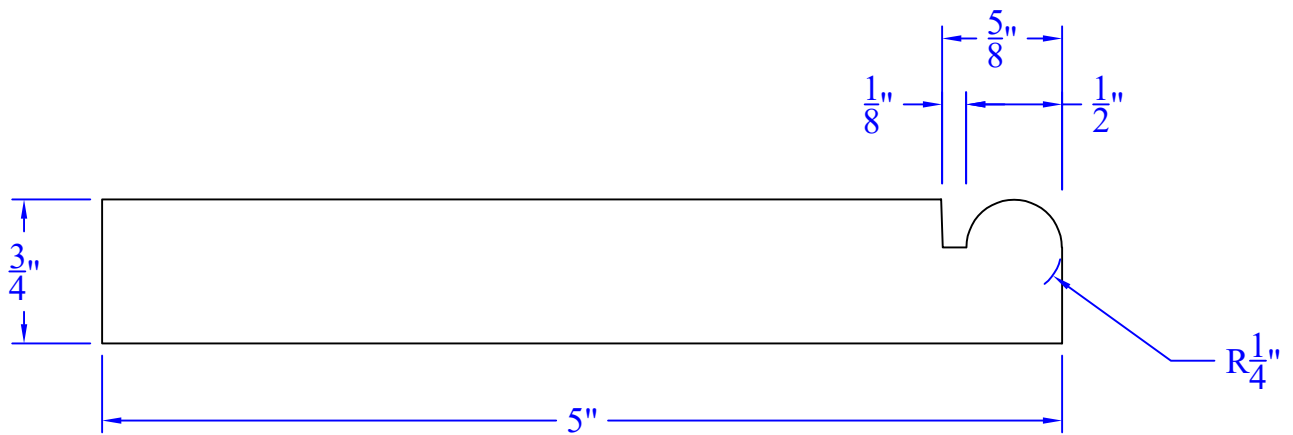

# Creative Woodworking N.W., Inc.

1036 S.E. Taylor \* Portland, Oregon 97214  
Phone:(503) 230-9265 \* Fax:(503) 232-9082  
www.Creativewoodworkingnw.com

BASE281

3/4" x 5"