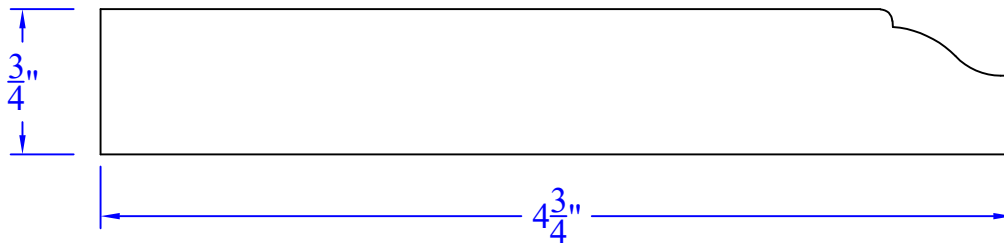

Creative Woodworking N.W., Inc.

1036 S.E. Taylor * Portland, Oregon 97214
Phone:(503) 230-9265 * Fax:(503) 232-9082
www.Creativewoodworkingnw.com

BASE282
3/4" x 4-3/4"