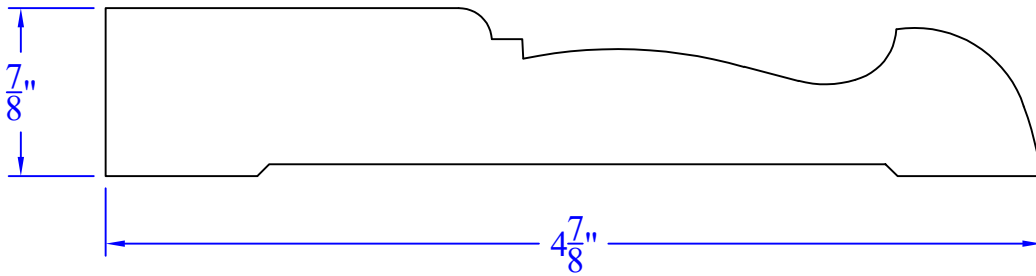

Creative Woodworking N.W., Inc.

1036 S.E. Taylor * Portland, Oregon 97214
Phone:(503) 230-9265 * Fax:(503) 232-9082
www.Creativewoodworkingnw.com

BASE284

7/8" x 4-7/8"