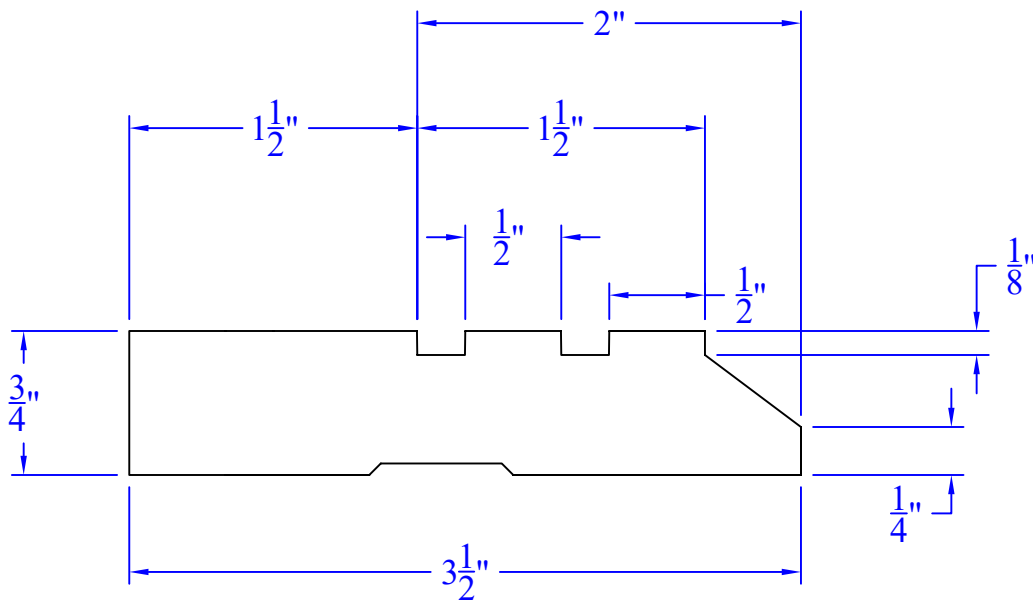

Creative Woodworking N.W., Inc.

1036 S.E. Taylor * Portland, Oregon 97214
Phone:(503) 230-9265 * Fax:(503) 232-9082
www.Creativewoodworkingnw.com

BASE286
3/4" x 3-1/2"